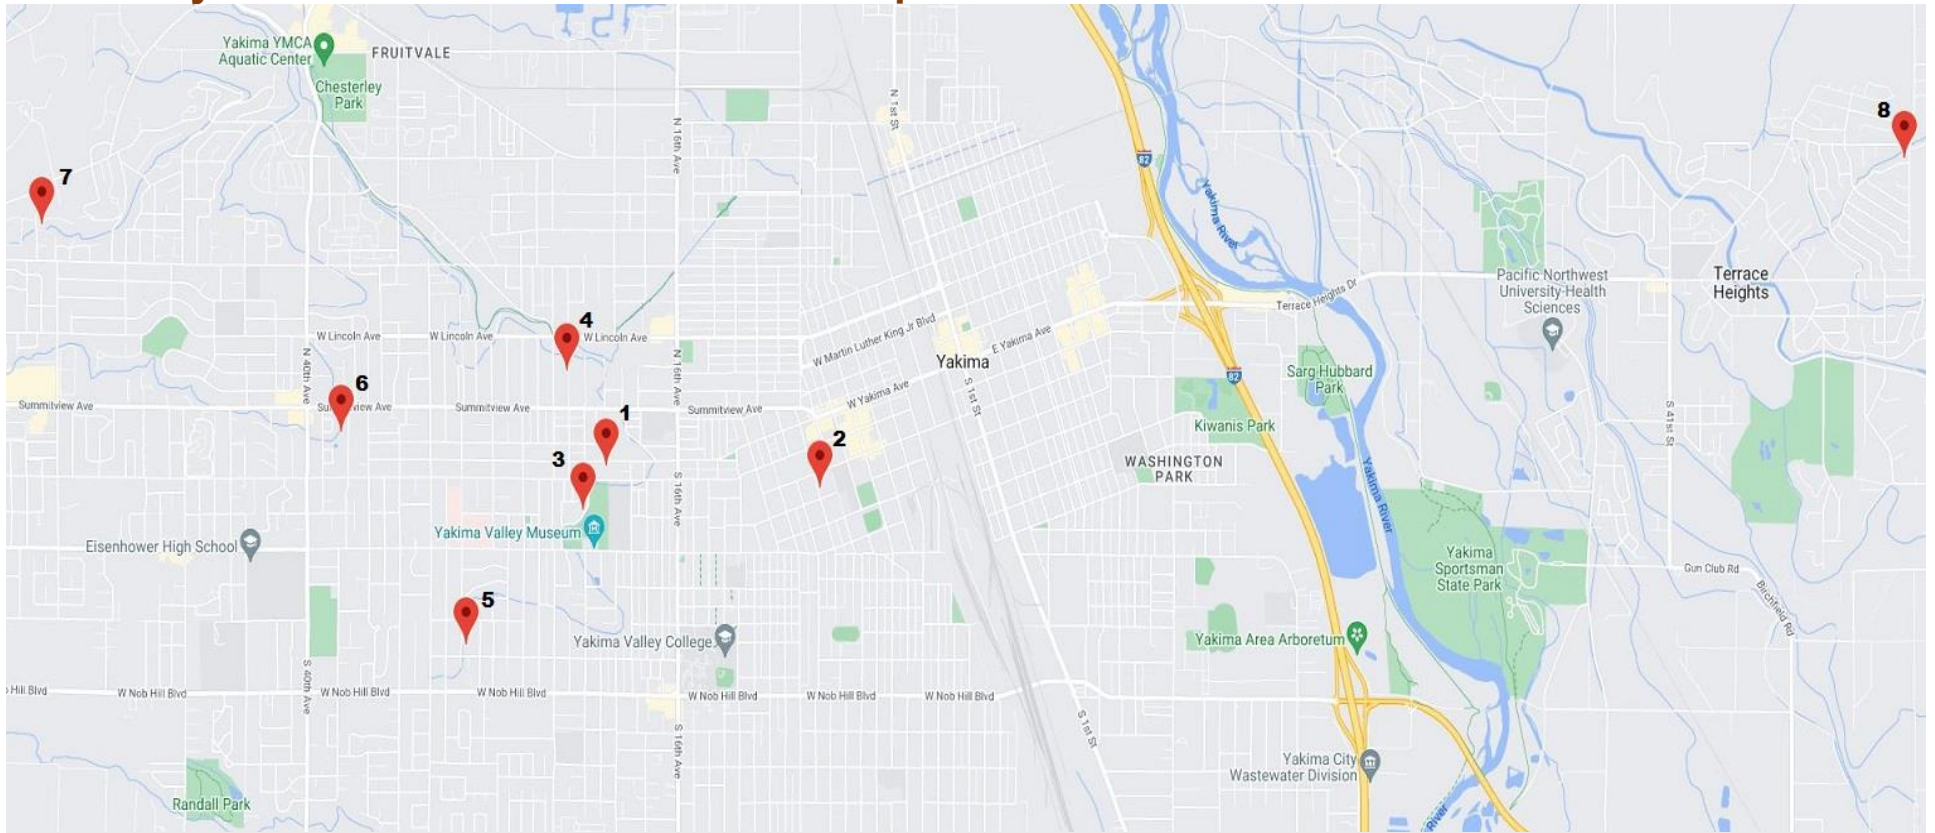

Tuesday-Friday 10am - 5pm

Saturday 10am - 3pm

Closed Sunday

Yakima Valley Visitor Center

101 North Fair Ave

(509) 573-3388

Tuesday-Saturday 10am - 4pm

Labor Day Weekend Artist's Studio Tour Map 2024